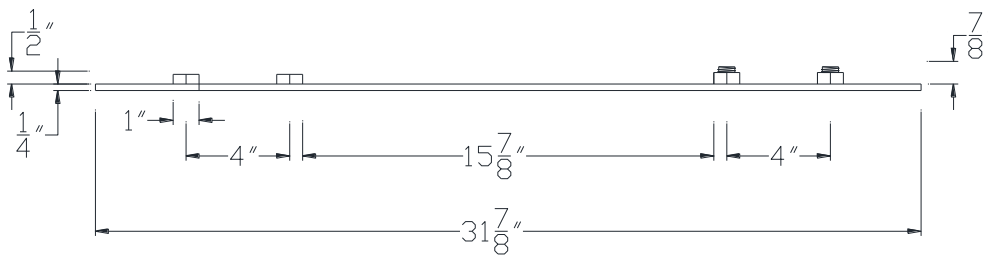

FRONT VIEW

NOTE: PRODUCT COMES LONG - INSTALLER "TRIMS TO FIT"

Category: Beam Accessories • Texture: Black Iron • Product: Volterra Flex • Tolerance: +/- 1/4"

Volterra Architectural Products LLC - 1902 North 22nd Avenue - Phoenix, AZ 85009
www.volterraproducts.com

TOP VIEW

SIDE VIEW

NOTE: PRODUCT COMES LONG - INSTALLER "TRIMS TO FIT"

Category: Beam Accessories • Texture: Black Iron • Product: Volterra Flex • Tolerance: +/- 1/4"

Volterra Architectural Products LLC - 1902 North 22nd Avenue - Phoenix, AZ 85009
www.volterraproducts.com