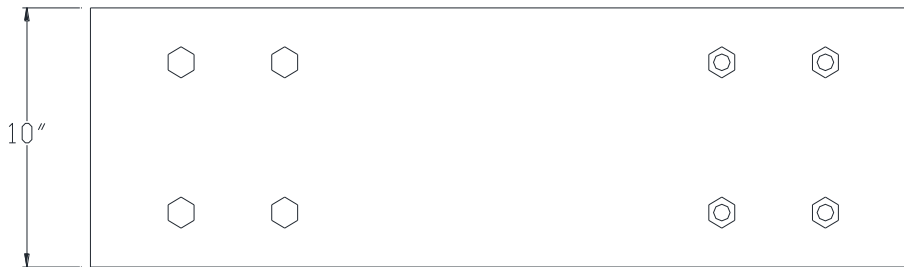

FRONT VIEW

NOTE: PRODUCT COMES LONG - INSTALLER "TRIMS TO FIT"

Category: Beam Accessories • Texture: Black Iron • Product: Volterra Flex • Tolerance: +/- 1/4"

Volterra Architectural Products LLC - 1902 North 22nd Avenue - Phoenix, AZ 85009
www.volterraproducts.com

TOP VIEW

SIDE VIEW

NOTE: PRODUCT COMES LONG - INSTALLER "TRIMS TO FIT"

Category: Beam Accessories • Texture: Black Iron • Product: Volterra Flex • Tolerance: +/- 1/4"

Volterra Architectural Products LLC - 1902 North 22nd Avenue - Phoenix, AZ 85009
www.volterraproducts.com