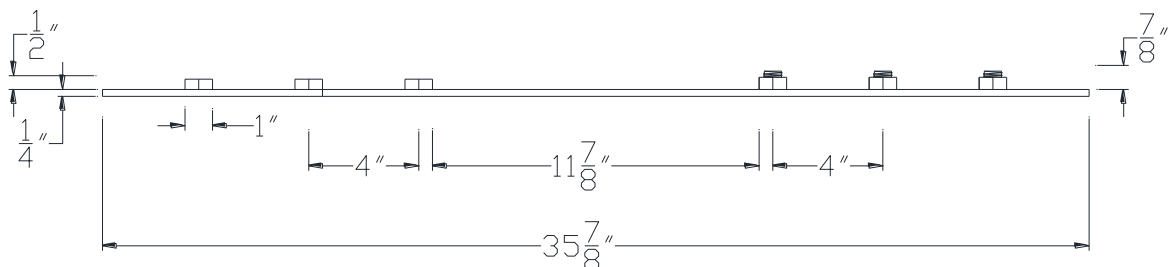

FRONT VIEW

NOTE: PRODUCT COMES LONG - INSTALLER "TRIMS TO FIT"

Category: Beam Accessories • Texture: Black Iron • Product: Volterra Flex • Tolerance: +/- 1/4"

Volterra Architectural Products LLC - 1902 North 22nd Avenue - Phoenix, AZ 85009
www.volterraproducts.com

TOP VIEW

SIDE VIEW

NOTE: PRODUCT COMES LONG - INSTALLER "TRIMS TO FIT"

Category: Beam Accessories • Texture: Black Iron • Product: Volterra Flex • Tolerance: +/- 1/4"

Volterra Architectural Products LLC - 1902 North 22nd Avenue - Phoenix, AZ 85009
www.volterraproducts.com