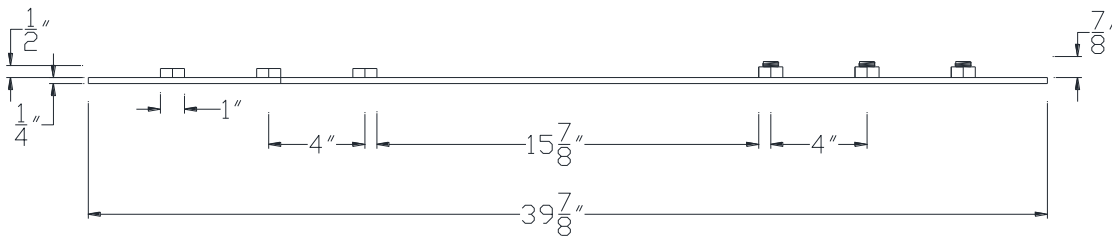

FRONT VIEW

NOTE: PRODUCT COMES LONG - INSTALLER "TRIMS TO FIT"

Category: Beam Accessories • Texture: Black Iron • Product: Volterra Flex • Tolerance: +/- 1/4"

Volterra Architectural Products LLC - 1902 North 22nd Avenue - Phoenix, AZ 85009
www.volterraproducts.com

TOP VIEW

SIDE VIEW

NOTE: PRODUCT COMES LONG - INSTALLER "TRIMS TO FIT"

Category: Beam Accessories • Texture: Black Iron • Product: Volterra Flex • Tolerance: +/- 1/4"

Volterra Architectural Products LLC - 1902 North 22nd Avenue - Phoenix, AZ 85009
www.volterraproducts.com