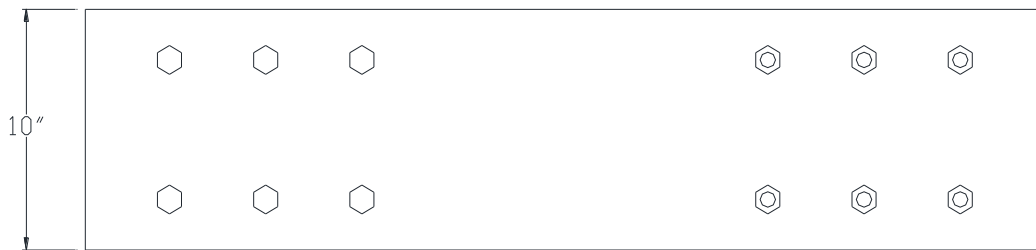

FRONT VIEW

NOTE: PRODUCT COMES LONG - INSTALLER "TRIMS TO FIT"

Category: Beam Accessories • Texture: Black Iron • Product: Volterra Flex • Tolerance: +/- 1/4"

Volterra Architectural Products LLC - 1902 North 22nd Avenue - Phoenix, AZ 85009
www.volterraproducts.com

TOP VIEW

SIDE VIEW

NOTE: PRODUCT COMES LONG - INSTALLER "TRIMS TO FIT"

Category: Beam Accessories • Texture: Black Iron • Product: Volterra Flex • Tolerance: +/- 1/4"

Volterra Architectural Products LLC - 1902 North 22nd Avenue - Phoenix, AZ 85009
www.volterraproducts.com