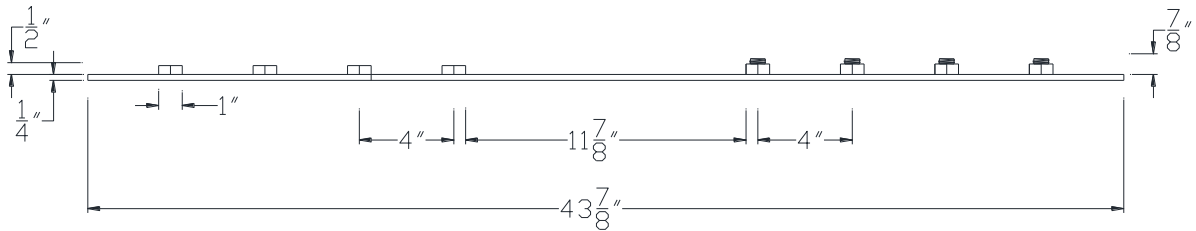

FRONT VIEW

NOTE: PRODUCT COMES LONG - INSTALLER "TRIMS TO FIT"

Category: Beam Accessories • Texture: Black Iron • Product: Volterra Flex • Tolerance: +/- $\frac{1}{4}"$

Volterra Architectural Products LLC - 1902 North 22nd Avenue - Phoenix, AZ 85009
www.volterraproducts.com

TOP VIEW

SIDE VIEW

NOTE: PRODUCT COMES LONG - INSTALLER "TRIMS TO FIT"

Category: Beam Accessories • Texture: Black Iron • Product: Volterra Flex • Tolerance: +/- 1/4"

Volterra Architectural Products LLC - 1902 North 22nd Avenue - Phoenix, AZ 85009
www.volterraproducts.com