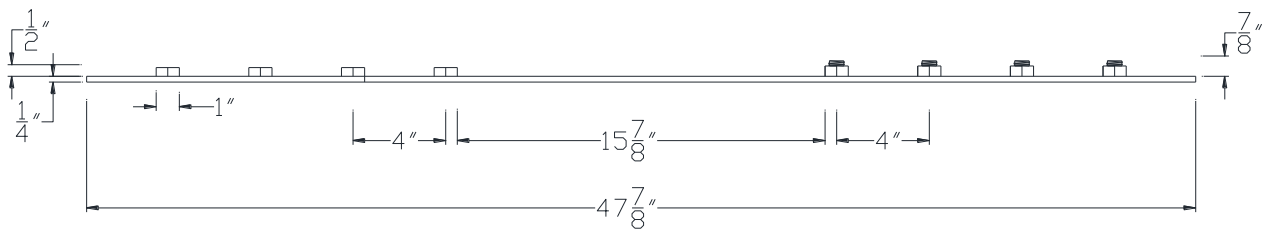

FRONT VIEW

NOTE: PRODUCT COMES LONG - INSTALLER "TRIMS TO FIT"

Category: Beam Accessories • Texture: Black Iron • Product: Volterra Flex • Tolerance: +/- 1/4"

Volterra Architectural Products LLC - 1902 North 22nd Avenue - Phoenix, AZ 85009
www.volterraproducts.com

TOP VIEW

SIDE VIEW

NOTE: PRODUCT COMES LONG - INSTALLER "TRIMS TO FIT"

Category: Beam Accessories • Texture: Black Iron • Product: Volterra Flex • Tolerance: +/- 1/4"

Volterra Architectural Products LLC - 1902 North 22nd Avenue - Phoenix, AZ 85009
www.volterraproducts.com