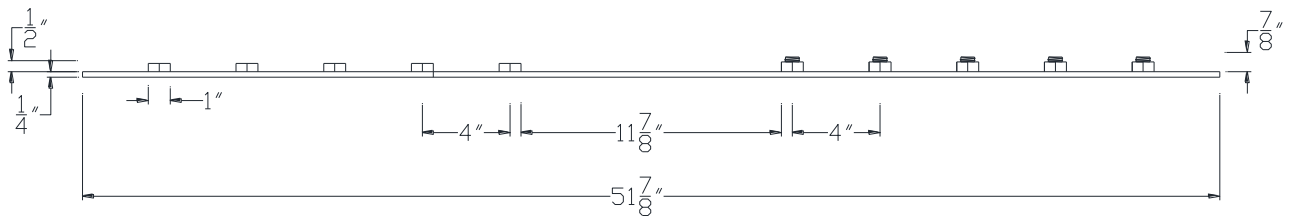

FRONT VIEW

NOTE: PRODUCT COMES LONG - INSTALLER "TRIMS TO FIT"

Category: Beam Accessories • Texture: Black Iron • Product: Volterra Flex • Tolerance: +/- 1/4"

Volterra Architectural Products LLC - 1902 North 22nd Avenue - Phoenix, AZ 85009
www.volterraproducts.com

TOP VIEW

SIDE VIEW

NOTE: PRODUCT COMES LONG - INSTALLER "TRIMS TO FIT"

Category: Beam Accessories • Texture: Black Iron • Product: Volterra Flex • Tolerance: +/- 1/4"

Volterra Architectural Products LLC - 1902 North 22nd Avenue - Phoenix, AZ 85009
www.volterraproducts.com