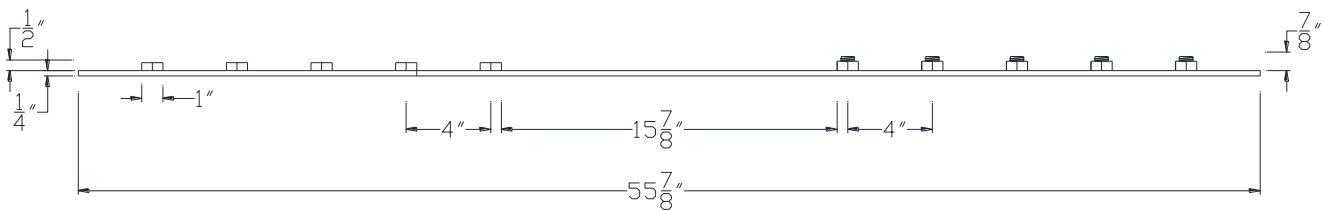

FRONT VIEW

NOTE: PRODUCT COMES LONG - INSTALLER "TRIMS TO FIT"

Category: Beam Accessories • Texture: Black Iron • Product: Volterra Flex • Tolerance: +/- 1/4"

Volterra Architectural Products LLC - 1902 North 22nd Avenue - Phoenix, AZ 85009  
[www.volterraproducts.com](http://www.volterraproducts.com)

TOP VIEW

SIDE VIEW

NOTE: PRODUCT COMES LONG - INSTALLER "TRIMS TO FIT"

Category: Beam Accessories • Texture: Black Iron • Product: Volterra Flex • Tolerance: +/- 1/4"

Volterra Architectural Products LLC - 1902 North 22nd Avenue - Phoenix, AZ 85009  
**www.volterraproducts.com**