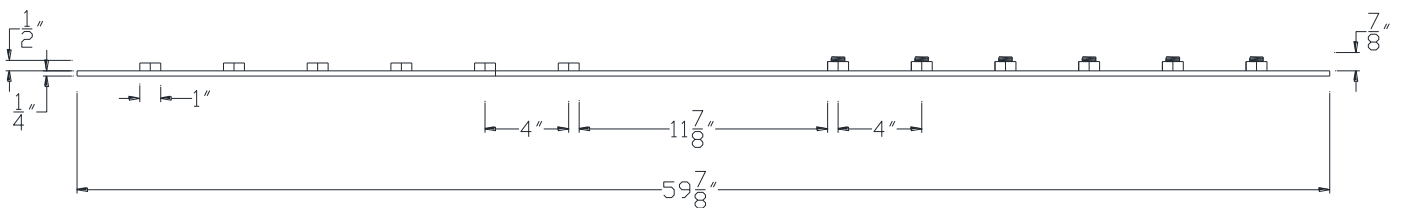

FRONT VIEW

NOTE: PRODUCT COMES LONG - INSTALLER "TRIMS TO FIT"

Category: Beam Accessories • Texture: Black Iron • Product: Volterra Flex • Tolerance: +/- 1/4"

Volterra Architectural Products LLC - 1902 North 22nd Avenue - Phoenix, AZ 85009  
[www.volterraproducts.com](http://www.volterraproducts.com)

TOP VIEW

SIDE VIEW

NOTE: PRODUCT COMES LONG - INSTALLER "TRIMS TO FIT"

Category: Beam Accessories • Texture: Black Iron • Product: Volterra Flex • Tolerance: +/- 1/4"

Volterra Architectural Products LLC - 1902 North 22nd Avenue - Phoenix, AZ 85009  
[www.volterraproducts.com](http://www.volterraproducts.com)