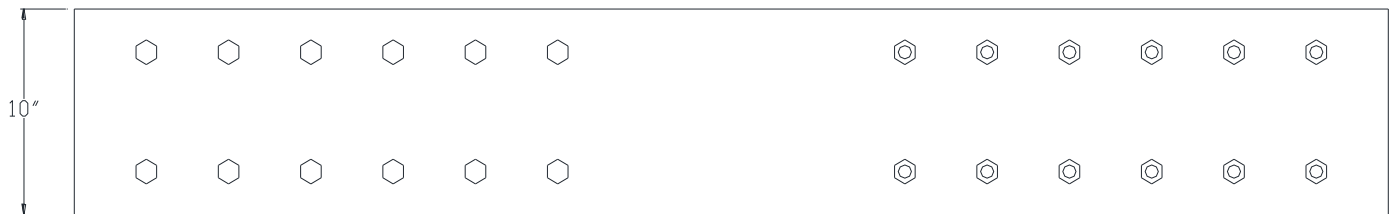

FRONT VIEW

NOTE: PRODUCT COMES LONG - INSTALLER "TRIMS TO FIT"

Category: Beam Accessories • Texture: Black Iron • Product: Volterra Flex • Tolerance: +/- 1/4"

Volterra Architectural Products LLC - 1902 North 22nd Avenue - Phoenix, AZ 85009
www.volterraproducts.com

TOP VIEW

SIDE VIEW

NOTE: PRODUCT COMES LONG - INSTALLER "TRIMS TO FIT"

Category: Beam Accessories • Texture: Black Iron • Product: Volterra Flex • Tolerance: +/- 1/4"

Volterra Architectural Products LLC - 1902 North 22nd Avenue - Phoenix, AZ 85009
www.volterraproducts.com