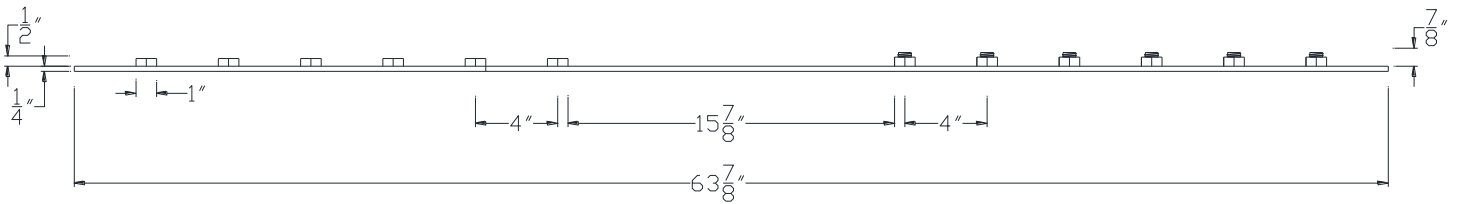

FRONT VIEW

NOTE: PRODUCT COMES LONG - INSTALLER "TRIMS TO FIT"

Category: Beam Accessories • Texture: Black Iron • Product: Volterra Flex • Tolerance: +/- 1/4"

Volterra Architectural Products LLC - 1902 North 22nd Avenue - Phoenix, AZ 85009
www.volterraproducts.com

TOP VIEW

SIDE VIEW

NOTE: PRODUCT COMES LONG - INSTALLER "TRIMS TO FIT"

Category: Beam Accessories • Texture: Black Iron • Product: Volterra Flex • Tolerance: +/- 1/4"

Volterra Architectural Products LLC - 1902 North 22nd Avenue - Phoenix, AZ 85009
www.volterraproducts.com