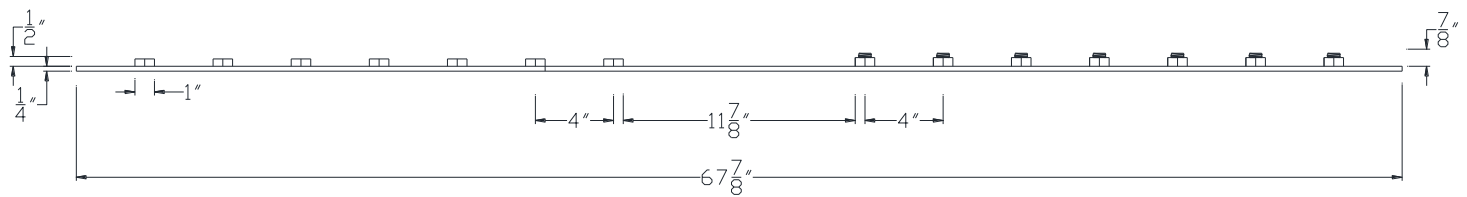

FRONT VIEW

NOTE: PRODUCT COMES LONG - INSTALLER "TRIMS TO FIT"

Category: Beam Accessories • Texture: Black Iron • Product: Volterra Flex • Tolerance: +/- 1/4"

Volterra Architectural Products LLC - 1902 North 22nd Avenue - Phoenix, AZ 85009
www.volterraproducts.com

TOP VIEW

SIDE VIEW

NOTE: PRODUCT COMES LONG - INSTALLER "TRIMS TO FIT"

Category: Beam Accessories • Texture: Black Iron • Product: Volterra Flex • Tolerance: +/- 1/4"

Volterra Architectural Products LLC - 1902 North 22nd Avenue - Phoenix, AZ 85009
www.volterraproducts.com