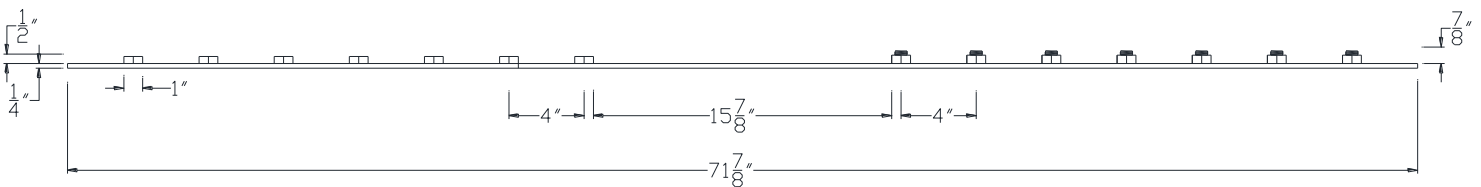

FRONT VIEW

NOTE: PRODUCT COMES LONG - INSTALLER "TRIMS TO FIT"

Category: Beam Accessories • Texture: Black Iron • Product: Volterra Flex • Tolerance: +/- 1/4"

Volterra Architectural Products LLC - 1902 North 22nd Avenue - Phoenix, AZ 85009
www.volterraproducts.com

TOP VIEW

SIDE VIEW

NOTE: PRODUCT COMES LONG - INSTALLER "TRIMS TO FIT"

Category: Beam Accessories • Texture: Black Iron • Product: Volterra Flex • Tolerance: +/- 1/4"

Volterra Architectural Products LLC - 1902 North 22nd Avenue - Phoenix, AZ 85009
www.volterraproducts.com