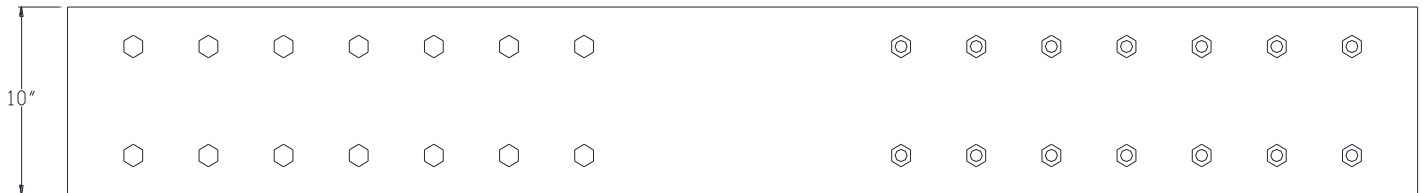

FRONT VIEW

NOTE: PRODUCT COMES LONG - INSTALLER "TRIMS TO FIT"

Category: Beam Accessories • Texture: Black Iron • Product: Volterra Flex • Tolerance: +/- 1/4"

Volterra Architectural Products LLC - 1902 North 22nd Avenue - Phoenix, AZ 85009
www.volterraproducts.com

TOP VIEW

SIDE VIEW

NOTE: PRODUCT COMES LONG - INSTALLER "TRIMS TO FIT"

Category: Beam Accessories • Texture: Black Iron • Product: Volterra Flex • Tolerance: +/- 1/4"

Volterra Architectural Products LLC - 1902 North 22nd Avenue - Phoenix, AZ 85009
www.volterraproducts.com