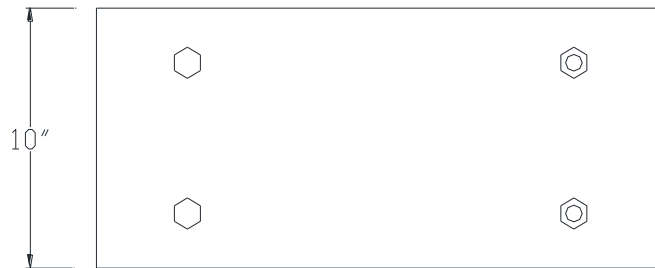

FRONT VIEW

NOTE: PRODUCT COMES LONG - INSTALLER "TRIMS TO FIT"

Category: Beam Accessories • Texture: Black Iron • Product: Volterra Flex • Tolerance: +/-  $\frac{1}{4}"$

Volterra Architectural Products LLC - 1902 North 22nd Avenue - Phoenix, AZ 85009  
**www.volterraproducts.com**

TOP VIEW

SIDE VIEW

NOTE: PRODUCT COMES LONG - INSTALLER "TRIMS TO FIT"

Category: Beam Accessories • Texture: Black Iron • Product: Volterra Flex • Tolerance: +/- 1/4"

Volterra Architectural Products LLC - 1902 North 22nd Avenue - Phoenix, AZ 85009  
**www.volterraproducts.com**