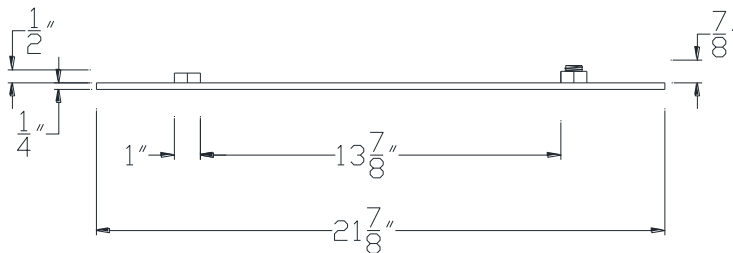

FRONT VIEW

NOTE: PRODUCT COMES LONG - INSTALLER "TRIMS TO FIT"

Category: Beam Accessories • Texture: Black Iron • Product: Volterra Flex • Tolerance: +/-  $\frac{1}{4}"$

Volterra Architectural Products LLC - 1902 North 22nd Avenue - Phoenix, AZ 85009  
**www.volterraproducts.com**

TOP VIEW

SIDE VIEW

NOTE: PRODUCT COMES LONG - INSTALLER "TRIMS TO FIT"

Category: Beam Accessories • Texture: Black Iron • Product: Volterra Flex • Tolerance: +/- 1/4"

Volterra Architectural Products LLC - 1902 North 22nd Avenue - Phoenix, AZ 85009  
**www.volterraproducts.com**