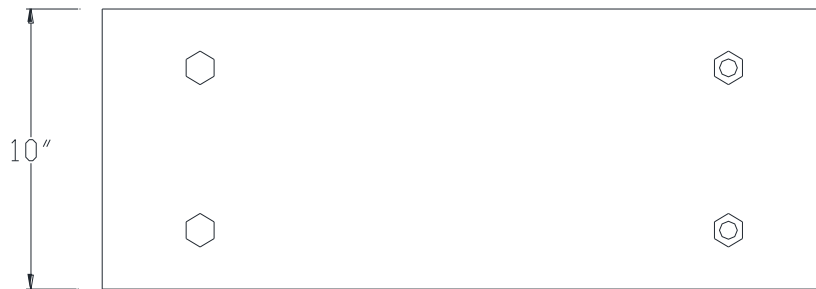

FRONT VIEW

NOTE: PRODUCT COMES LONG - INSTALLER "TRIMS TO FIT"

Category: Beam Accessories • Texture: Black Iron • Product: Volterra Flex • Tolerance: +/- 1/4"

Volterra Architectural Products LLC - 1902 North 22nd Avenue - Phoenix, AZ 85009
www.volterraproducts.com

TOP VIEW

SIDE VIEW

NOTE: PRODUCT COMES LONG - INSTALLER "TRIMS TO FIT"

Category: Beam Accessories • Texture: Black Iron • Product: Volterra Flex • Tolerance: +/- 1/4"

Volterra Architectural Products LLC - 1902 North 22nd Avenue - Phoenix, AZ 85009
www.volterraproducts.com