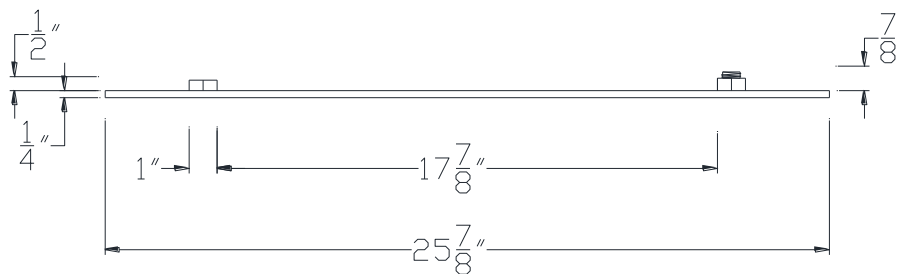

FRONT VIEW

NOTE: PRODUCT COMES LONG - INSTALLER "TRIMS TO FIT"

Category: Beam Accessories • Texture: Black Iron • Product: Volterra Flex • Tolerance: +/- 1/4"

Volterra Architectural Products LLC - 1902 North 22nd Avenue - Phoenix, AZ 85009
www.volterraproducts.com

TOP VIEW

SIDE VIEW

NOTE: PRODUCT COMES LONG - INSTALLER "TRIMS TO FIT"

Category: Beam Accessories • Texture: Black Iron • Product: Volterra Flex • Tolerance: +/- 1/4"

Volterra Architectural Products LLC - 1902 North 22nd Avenue - Phoenix, AZ 85009
www.volterraproducts.com