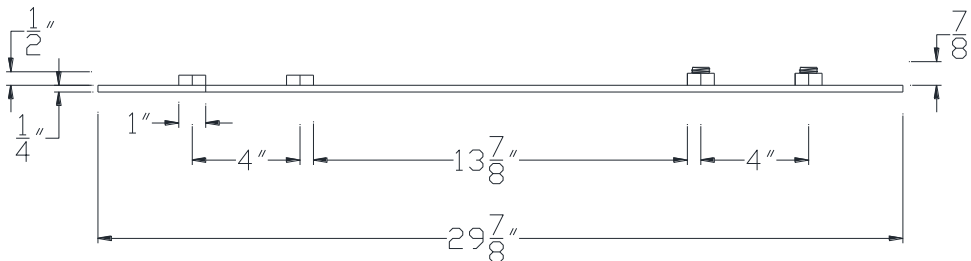

FRONT VIEW

NOTE: PRODUCT COMES LONG - INSTALLER "TRIMS TO FIT"

Category: Beam Accessories • Texture: Black Iron • Product: Volterra Flex • Tolerance: +/- 1/4"

Volterra Architectural Products LLC - 1902 North 22nd Avenue - Phoenix, AZ 85009
www.volterraproducts.com

TOP VIEW

SIDE VIEW

NOTE: PRODUCT COMES LONG - INSTALLER "TRIMS TO FIT"

Category: Beam Accessories • Texture: Black Iron • Product: Volterra Flex • Tolerance: +/- 1/4"

Volterra Architectural Products LLC - 1902 North 22nd Avenue - Phoenix, AZ 85009
www.volterraproducts.com