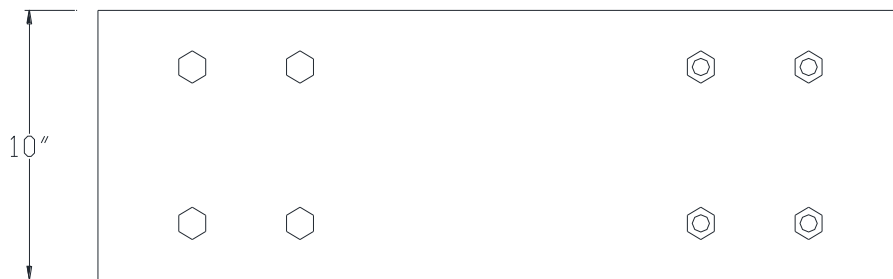

FRONT VIEW

NOTE: PRODUCT COMES LONG - INSTALLER "TRIMS TO FIT"

Category: Beam Accessories • Texture: Black Iron • Product: Volterra Flex • Tolerance: +/- 1/4"

Volterra Architectural Products LLC - 1902 North 22nd Avenue - Phoenix, AZ 85009
www.volterraproducts.com

TOP VIEW

SIDE VIEW

NOTE: PRODUCT COMES LONG - INSTALLER "TRIMS TO FIT"

Category: Beam Accessories • Texture: Black Iron • Product: Volterra Flex • Tolerance: +/- 1/4"

Volterra Architectural Products LLC - 1902 North 22nd Avenue - Phoenix, AZ 85009
www.volterraproducts.com