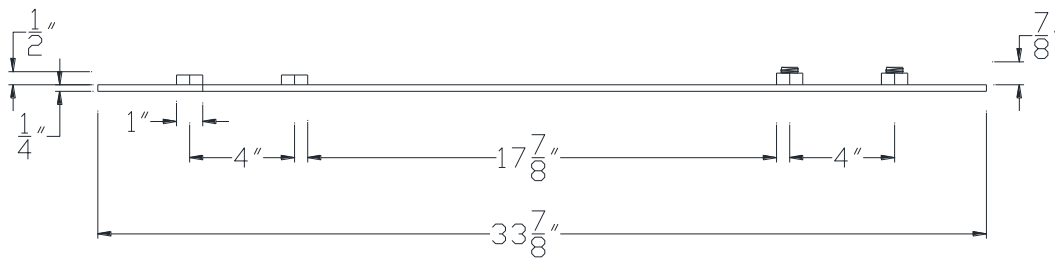

FRONT VIEW

NOTE: PRODUCT COMES LONG - INSTALLER "TRIMS TO FIT"

Category: Beam Accessories • Texture: Black Iron • Product: Volterra Flex • Tolerance: +/- 1/4"

Volterra Architectural Products LLC - 1902 North 22nd Avenue - Phoenix, AZ 85009
www.volterraproducts.com

TOP VIEW

SIDE VIEW

NOTE: PRODUCT COMES LONG - INSTALLER "TRIMS TO FIT"

Category: Beam Accessories • Texture: Black Iron • Product: Volterra Flex • Tolerance: +/- 1/4"

Volterra Architectural Products LLC - 1902 North 22nd Avenue - Phoenix, AZ 85009
www.volterraproducts.com