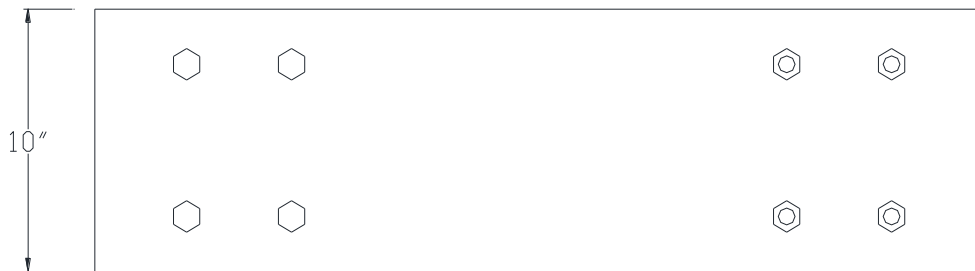

FRONT VIEW

NOTE: PRODUCT COMES LONG - INSTALLER "TRIMS TO FIT"

Category: Beam Accessories • Texture: Black Iron • Product: Volterra Flex • Tolerance: +/- 1/4"

Volterra Architectural Products LLC - 1902 North 22nd Avenue - Phoenix, AZ 85009
www.volterraproducts.com

TOP VIEW

SIDE VIEW

NOTE: PRODUCT COMES LONG - INSTALLER "TRIMS TO FIT"

Category: Beam Accessories • Texture: Black Iron • Product: Volterra Flex • Tolerance: +/- 1/4"

Volterra Architectural Products LLC - 1902 North 22nd Avenue - Phoenix, AZ 85009
www.volterraproducts.com