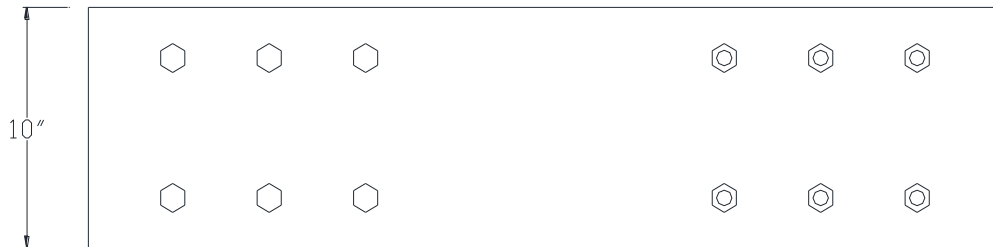

FRONT VIEW

NOTE: PRODUCT COMES LONG - INSTALLER "TRIMS TO FIT"

Category: Beam Accessories • Texture: Black Iron • Product: Volterra Flex • Tolerance: +/- 1/4"

Volterra Architectural Products LLC - 1902 North 22nd Avenue - Phoenix, AZ 85009
www.volterraproducts.com

TOP VIEW

SIDE VIEW

NOTE: PRODUCT COMES LONG - INSTALLER "TRIMS TO FIT"

Category: Beam Accessories • Texture: Black Iron • Product: Volterra Flex • Tolerance: +/- 1/4"

Volterra Architectural Products LLC - 1902 North 22nd Avenue - Phoenix, AZ 85009
www.volterraproducts.com