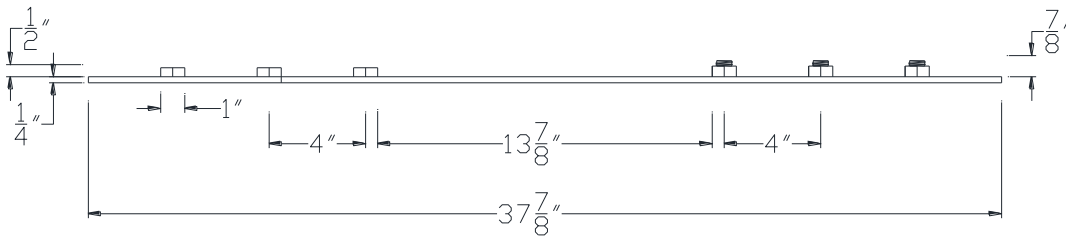

FRONT VIEW

NOTE: PRODUCT COMES LONG - INSTALLER "TRIMS TO FIT"

Category: Beam Accessories • Texture: Black Iron • Product: Volterra Flex • Tolerance: +/- 1/4"

Volterra Architectural Products LLC - 1902 North 22nd Avenue - Phoenix, AZ 85009
www.volterraproducts.com

TOP VIEW

SIDE VIEW

NOTE: PRODUCT COMES LONG - INSTALLER "TRIMS TO FIT"

Category: Beam Accessories • Texture: Black Iron • Product: Volterra Flex • Tolerance: +/- 1/4"

Volterra Architectural Products LLC - 1902 North 22nd Avenue - Phoenix, AZ 85009
www.volterraproducts.com