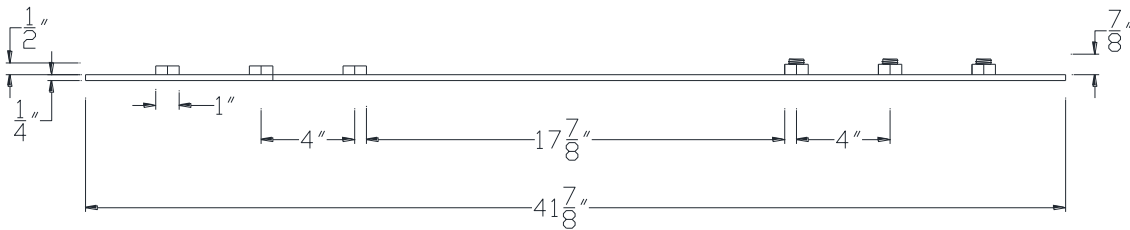

FRONT VIEW

NOTE: PRODUCT COMES LONG - INSTALLER "TRIMS TO FIT"

Category: Beam Accessories • Texture: Black Iron • Product: Volterra Flex • Tolerance: +/- 1/4"

Volterra Architectural Products LLC - 1902 North 22nd Avenue - Phoenix, AZ 85009
www.volterraproducts.com

TOP VIEW

SIDE VIEW

NOTE: PRODUCT COMES LONG - INSTALLER "TRIMS TO FIT"

Category: Beam Accessories • Texture: Black Iron • Product: Volterra Flex • Tolerance: +/- 1/4"

Volterra Architectural Products LLC - 1902 North 22nd Avenue - Phoenix, AZ 85009
www.volterraproducts.com