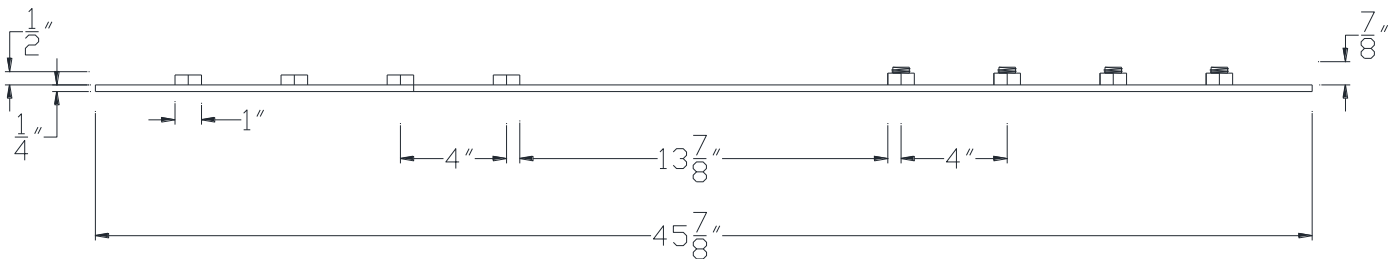

FRONT VIEW

NOTE: PRODUCT COMES LONG - INSTALLER "TRIMS TO FIT"

Category: Beam Accessories • Texture: Black Iron • Product: Volterra Flex • Tolerance: +/- 1/4"

Volterra Architectural Products LLC - 1902 North 22nd Avenue - Phoenix, AZ 85009
www.volterraproducts.com

TOP VIEW

SIDE VIEW

NOTE: PRODUCT COMES LONG - INSTALLER "TRIMS TO FIT"

Category: Beam Accessories • Texture: Black Iron • Product: Volterra Flex • Tolerance: +/- 1/4"

Volterra Architectural Products LLC - 1902 North 22nd Avenue - Phoenix, AZ 85009
www.volterraproducts.com