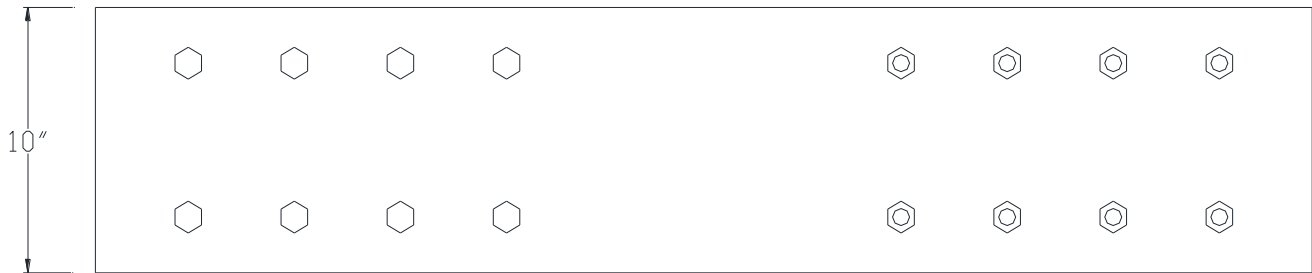

FRONT VIEW

NOTE: PRODUCT COMES LONG - INSTALLER "TRIMS TO FIT"

Category: Beam Accessories • Texture: Black Iron • Product: Volterra Flex • Tolerance: +/- 1/4"

Volterra Architectural Products LLC - 1902 North 22nd Avenue - Phoenix, AZ 85009
www.volterraproducts.com

TOP VIEW

SIDE VIEW

NOTE: PRODUCT COMES LONG - INSTALLER "TRIMS TO FIT"

Category: Beam Accessories • Texture: Black Iron • Product: Volterra Flex • Tolerance: +/- 1/4"

Volterra Architectural Products LLC - 1902 North 22nd Avenue - Phoenix, AZ 85009
www.volterraproducts.com