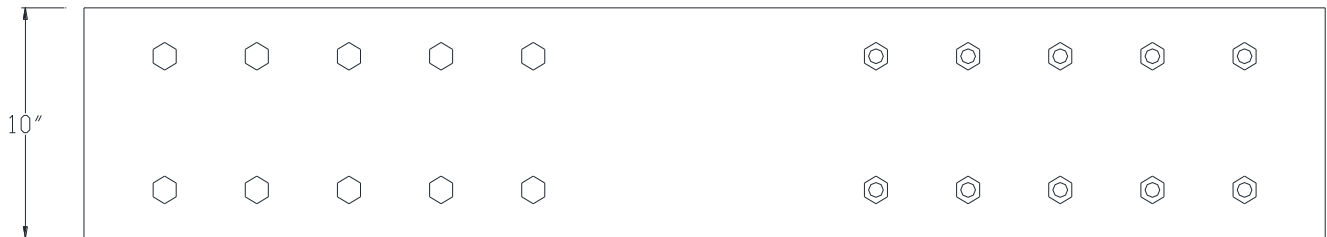

FRONT VIEW

NOTE: PRODUCT COMES LONG - INSTALLER "TRIMS TO FIT"

Category: Beam Accessories • Texture: Black Iron • Product: Volterra Flex • Tolerance: +/- 1/4"

Volterra Architectural Products LLC - 1902 North 22nd Avenue - Phoenix, AZ 85009
www.volterraproducts.com

TOP VIEW

SIDE VIEW

NOTE: PRODUCT COMES LONG - INSTALLER "TRIMS TO FIT"

Category: Beam Accessories • Texture: Black Iron • Product: Volterra Flex • Tolerance: +/- 1/4"

Volterra Architectural Products LLC - 1902 North 22nd Avenue - Phoenix, AZ 85009
www.volterraproducts.com