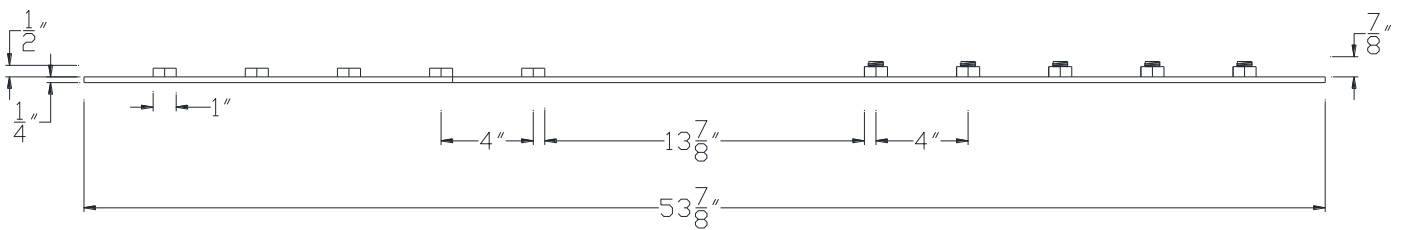

FRONT VIEW

NOTE: PRODUCT COMES LONG - INSTALLER "TRIMS TO FIT"

Category: Beam Accessories • Texture: Black Iron • Product: Volterra Flex • Tolerance: +/- 1/4"

Volterra Architectural Products LLC - 1902 North 22nd Avenue - Phoenix, AZ 85009
www.volterraproducts.com

TOP VIEW

SIDE VIEW

NOTE: PRODUCT COMES LONG - INSTALLER "TRIMS TO FIT"

Category: Beam Accessories • Texture: Black Iron • Product: Volterra Flex • Tolerance: +/- 1/4"

Volterra Architectural Products LLC - 1902 North 22nd Avenue - Phoenix, AZ 85009
www.volterraproducts.com