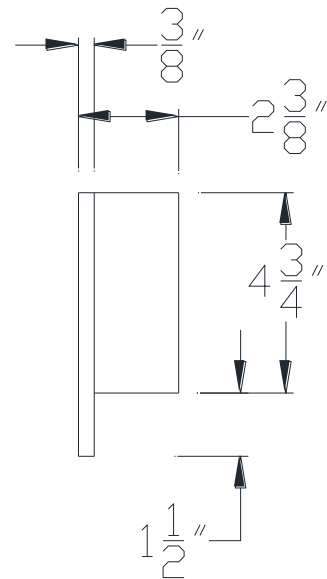

FRONT VIEW

SIDE VIEW

Category: Beam Accessories • Texture: Black Iron • Product: Volterra Flex

Volterra Architectural Products LLC - 1902 North 22nd Avenue - Phoenix, AZ 85009
www.volterraproducts.com