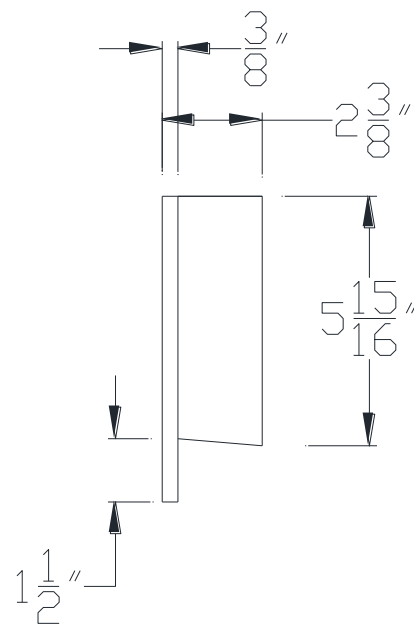

FRONT VIEW

SIDE VIEW

Category: Beam Accessories • Texture: Black Iron • Product: Volterra Flex

Volterra Architectural Products LLC - 1902 North 22nd Avenue - Phoenix, AZ 85009  
[www.volterraproducts.com](http://www.volterraproducts.com)