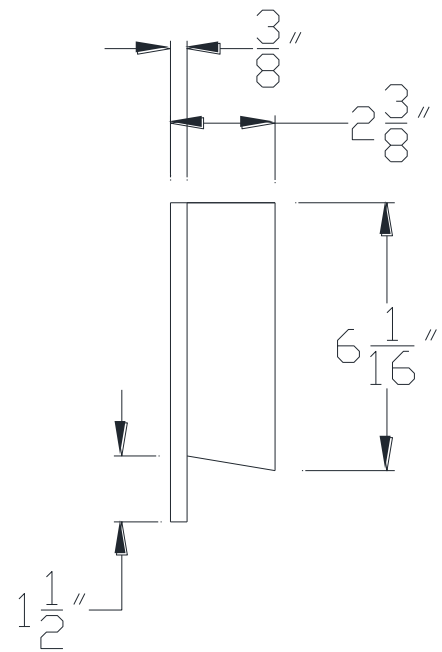

FRONT VIEW

SIDE VIEW

Category: Beam Accessories • Texture: Black Iron • Product: Volterra Flex

Volterra Architectural Products LLC - 1902 North 22nd Avenue - Phoenix, AZ 85009
www.volterraproducts.com