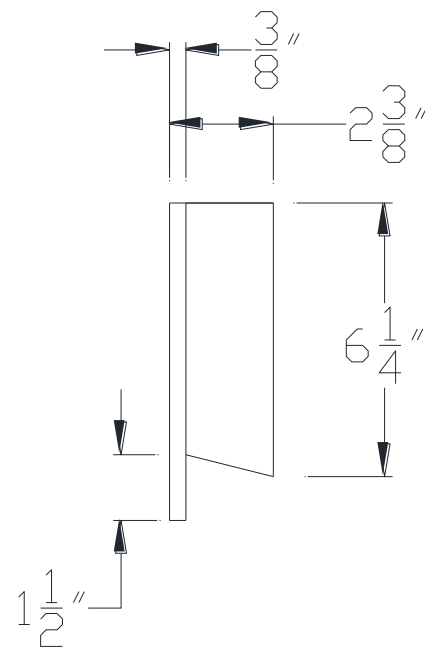

FRONT VIEW

SIDE VIEW

Category: Beam Accessories • Texture: Black Iron • Product: Volterra Flex

Volterra Architectural Products LLC - 1902 North 22nd Avenue - Phoenix, AZ 85009
www.volterraproducts.com