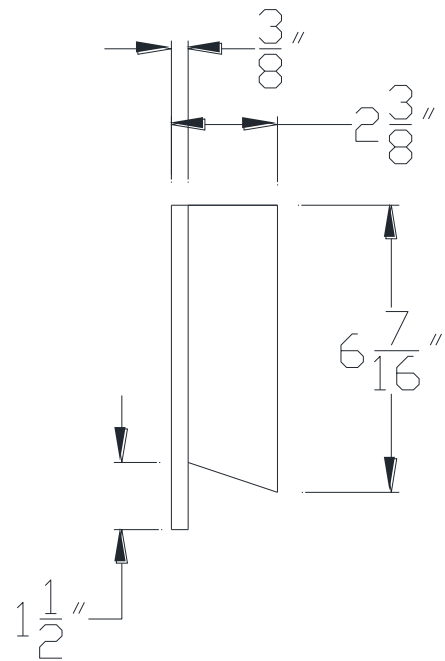

FRONT VIEW

SIDE VIEW

Category: Beam Accessories • Texture: Black Iron • Product: Volterra Flex

Volterra Architectural Products LLC - 1902 North 22nd Avenue - Phoenix, AZ 85009  
[www.volterraproducts.com](http://www.volterraproducts.com)