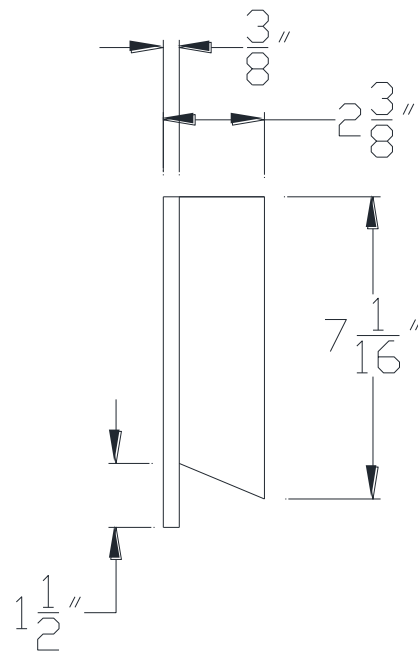

FRONT VIEW

SIDE VIEW

Category: Beam Accessories • Texture: Black Iron • Product: Volterra Flex

Volterra Architectural Products LLC - 1902 North 22nd Avenue - Phoenix, AZ 85009
www.volterraproducts.com