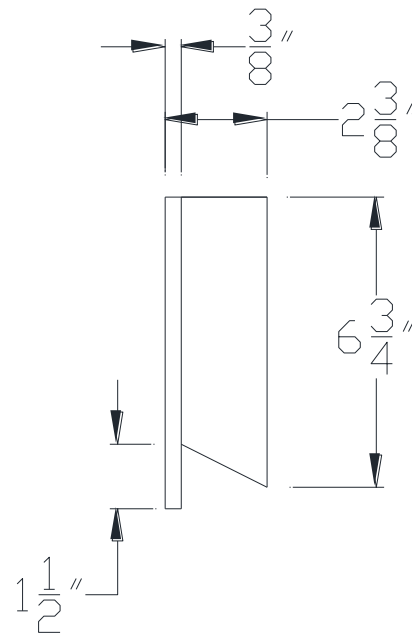

FRONT VIEW

SIDE VIEW

Category: Beam Accessories • Texture: Black Iron • Product: Volterra Flex

Volterra Architectural Products LLC - 1902 North 22nd Avenue - Phoenix , AZ 85009
www.volterraproducts.com