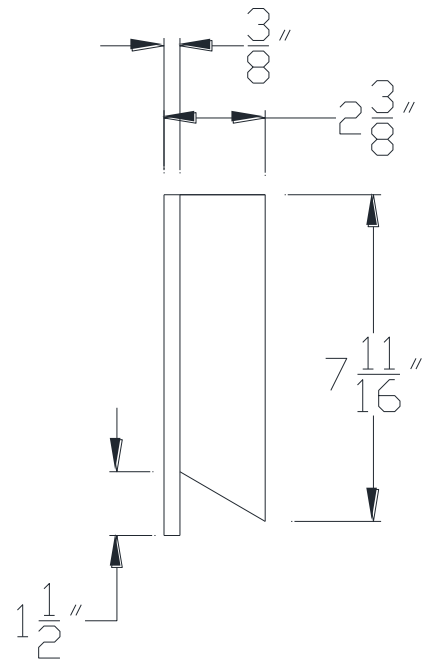

FRONT VIEW

SIDE VIEW

Category: Beam Accessories • Texture: Black Iron • Product: Volterra Flex

Volterra Architectural Products LLC - 1902 North 22nd Avenue - Phoenix, AZ 85009  
[www.volterraproducts.com](http://www.volterraproducts.com)