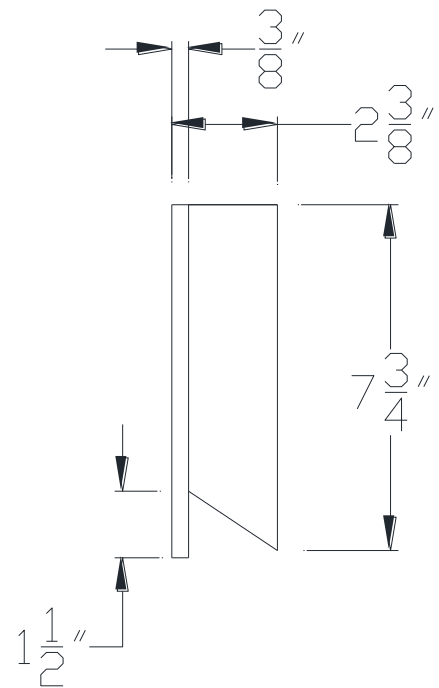

FRONT VIEW

SIDE VIEW

Category: Beam Accessories • Texture: Black Iron • Product: Volterra Flex

Volterra Architectural Products LLC - 1902 North 22nd Avenue - Phoenix, AZ 85009  
[www.volterraproducts.com](http://www.volterraproducts.com)