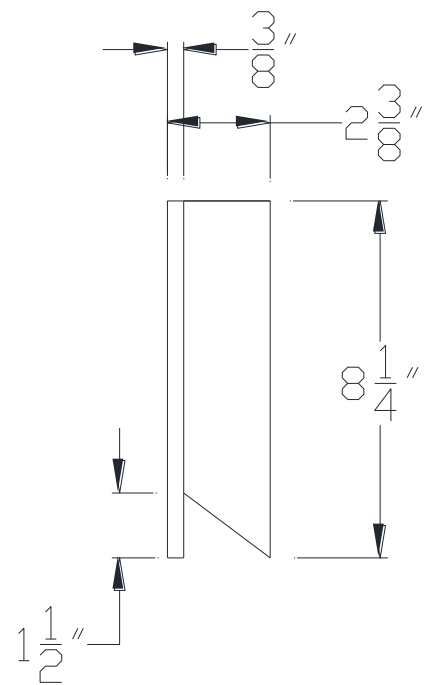

FRONT VIEW

SIDE VIEW

Category: Beam Accessories • Texture: Black Iron • Product: Volterra Flex

Volterra Architectural Products LLC - 1902 North 22nd Avenue - Phoenix, AZ 85009  
**www.volterraproducts.com**