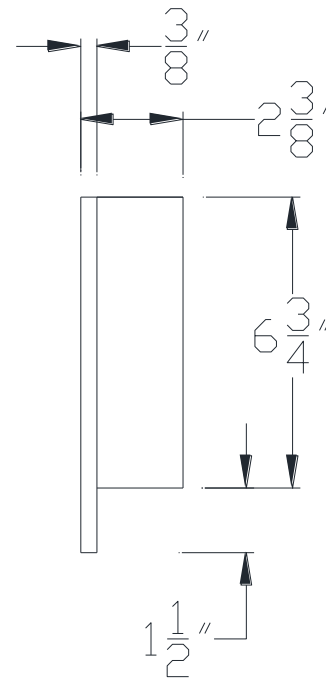

FRONT VIEW

SIDE VIEW

Category: Beam Accessories • Texture: Black Iron • Product: Volterra Flex

Volterra Architectural Products LLC - 1902 North 22nd Avenue - Phoenix, AZ 85009  
[www.volterraproducts.com](http://www.volterraproducts.com)