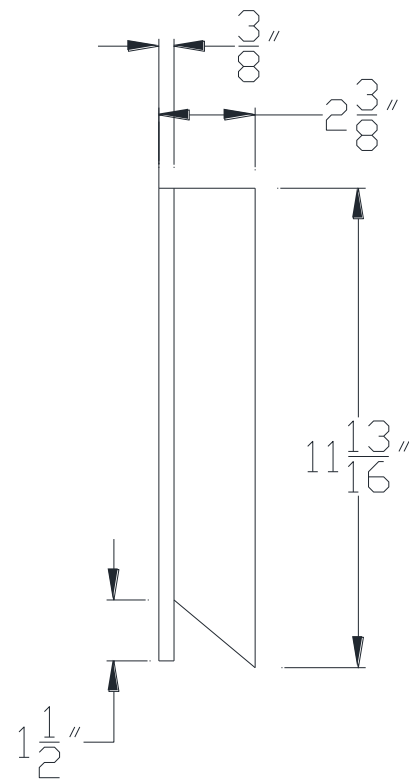

FRONT VIEW

SIDE VIEW

Category: Beam Accessories • Texture: Black Iron • Product: Volterra Flex

Volterra Architectural Products LLC - 1902 North 22nd Avenue - Phoenix, AZ 85009
www.volterraproducts.com