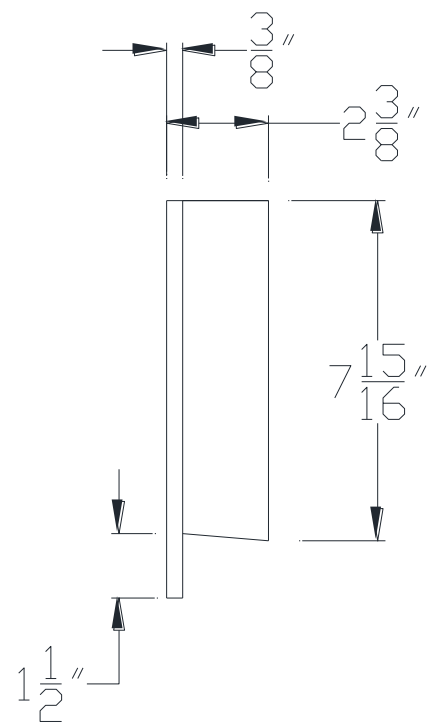

FRONT VIEW

SIDE VIEW

Category: Beam Accessories • Texture: Black Iron • Product: Volterra Flex

Volterra Architectural Products LLC - 1902 North 22nd Avenue - Phoenix, AZ 85009
www.volterraproducts.com