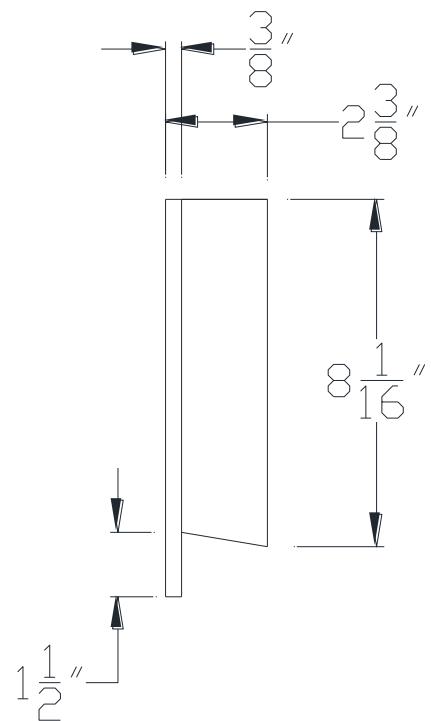

FRONT VIEW

SIDE VIEW

Category: Beam Accessories • Texture: Black Iron • Product: Volterra Flex

Volterra Architectural Products LLC - 1902 North 22nd Avenue - Phoenix, AZ 85009
www.volterraproducts.com