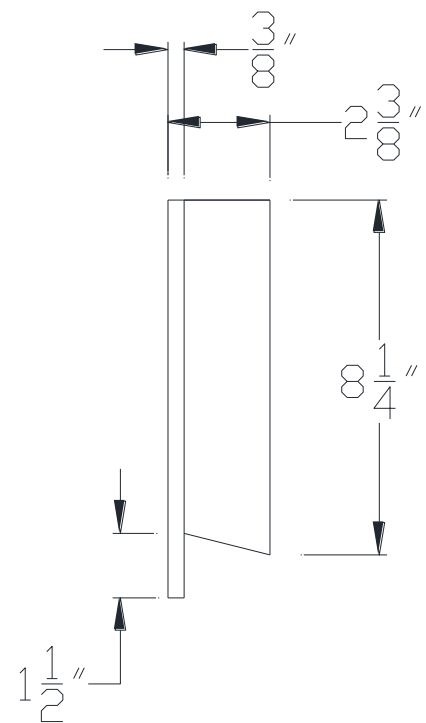

FRONT VIEW

SIDE VIEW

Category: Beam Accessories • Texture: Black Iron • Product: Volterra Flex

Volterra Architectural Products LLC - 1902 North 22nd Avenue - Phoenix, AZ 85009
www.volterraproducts.com