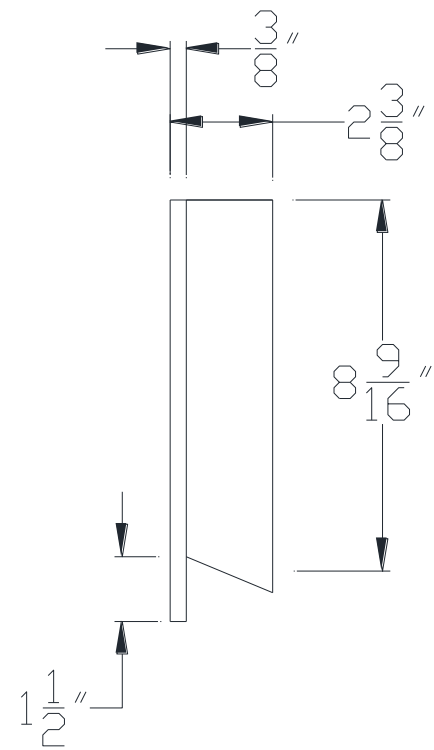

FRONT VIEW

SIDE VIEW

Category: Beam Accessories • Texture: Black Iron • Product: Volterra Flex

Volterra Architectural Products LLC - 1902 North 22nd Avenue -Phoenix , AZ 85009
www.volterraproducts.com