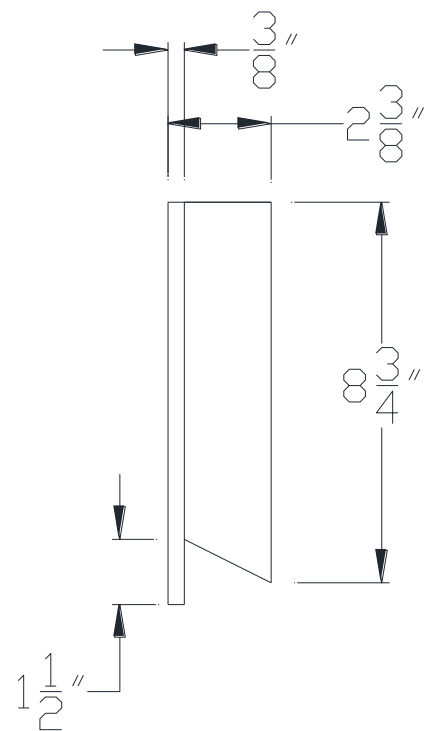

FRONT VIEW

SIDE VIEW

Category: Beam Accessories • Texture: Black Iron • Product: Volterra Flex

Volterra Architectural Products LLC - 1902 North 22nd Avenue - Phoenix , AZ 85009  
**www.volterraproducts.com**