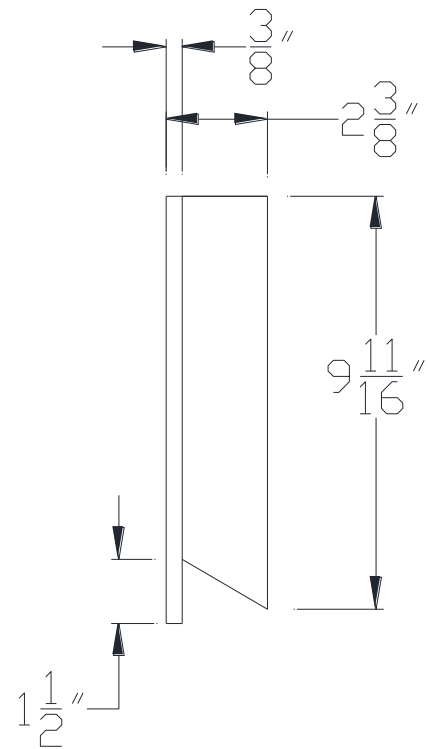

FRONT VIEW

SIDE VIEW

Category: Beam Accessories • Texture: Black Iron • Product: Volterra Flex

Volterra Architectural Products LLC - 1902 North 22nd Avenue - Phoenix, AZ 85009
www.volterraproducts.com