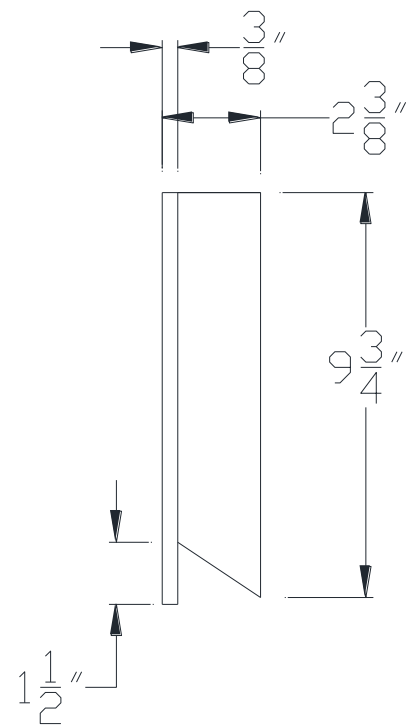

FRONT VIEW

SIDE VIEW

Category: Beam Accessories • Texture: Black Iron • Product: Volterra Flex

Volterra Architectural Products LLC - 1902 North 22nd Avenue - Phoenix, AZ 85009  
[www.volterraproducts.com](http://www.volterraproducts.com)