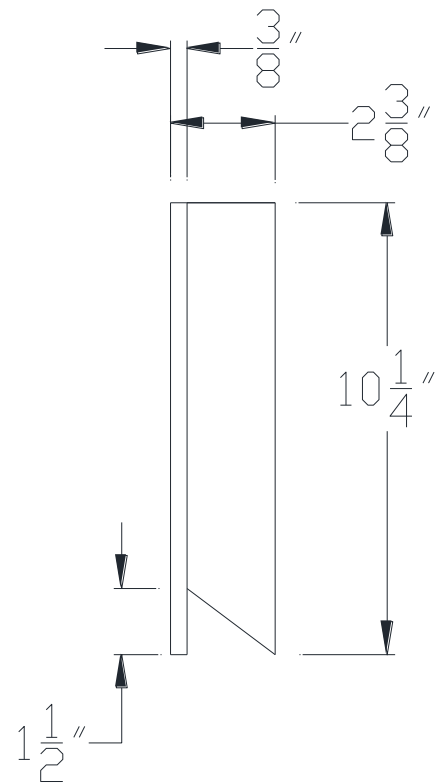

FRONT VIEW

SIDE VIEW

Category: Beam Accessories • Texture: Black Iron • Product: Volterra Flex

Volterra Architectural Products LLC - 1902 North 22nd Avenue - Phoenix, AZ 85009
www.volterraproducts.com