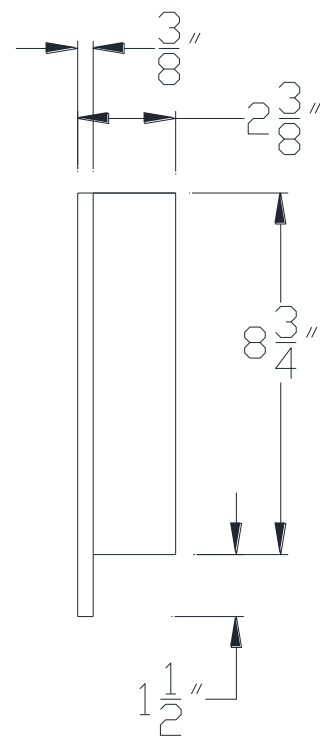

FRONT VIEW

SIDE VIEW

Category: Beam Accessories • Texture: Black Iron • Product: Volterra Flex

Volterra Architectural Products LLC - 1902 North 22nd Avenue - Phoenix, AZ 85009
www.volterraproducts.com