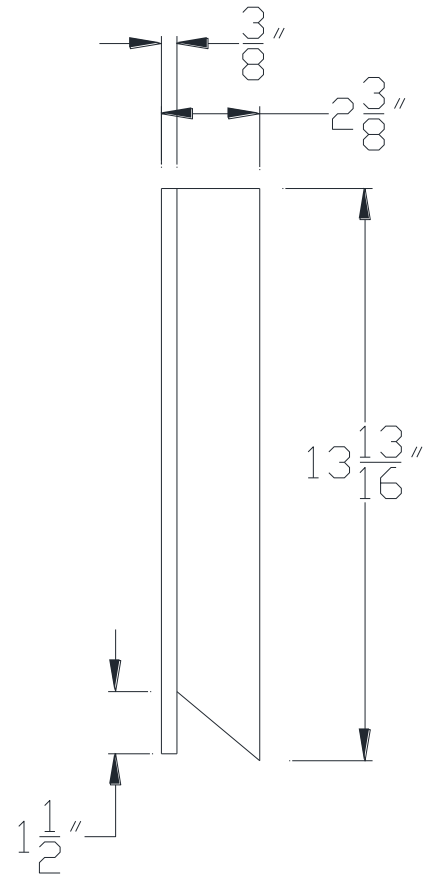

FRONT VIEW

SIDE VIEW

Category: Beam Accessories • Texture: Black Iron • Product: Volterra Flex

Volterra Architectural Products LLC - 1902 North 22nd Avenue - Phoenix, AZ 85009
www.volterraproducts.com