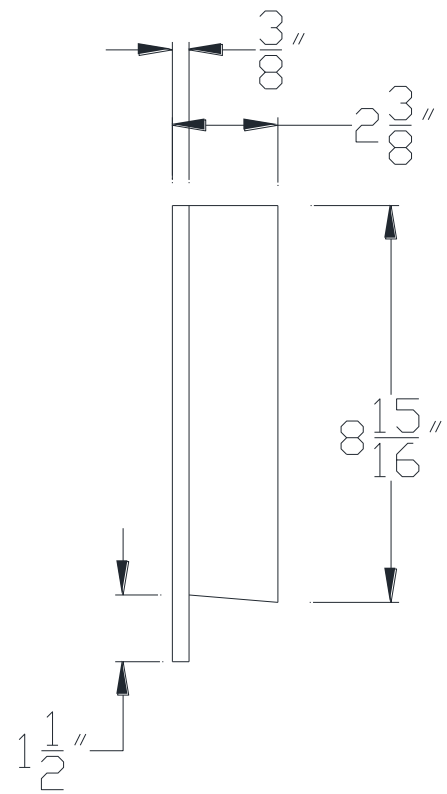

FRONT VIEW

SIDE VIEW

Category: Beam Accessories • Texture: Black Iron • Product: Volterra Flex

Volterra Architectural Products LLC - 1902 North 22nd Avenue - Phoenix, AZ 85009
www.volterraproducts.com