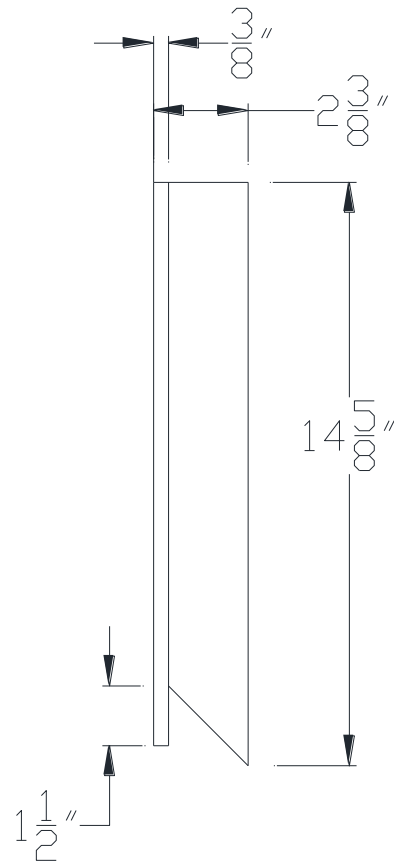

FRONT VIEW

SIDE VIEW

Category: Beam Accessories • Texture: Black Iron • Product: Volterra Flex

Volterra Architectural Products LLC - 1902 North 22nd Avenue - Phoenix, AZ 85009
www.volterraproducts.com