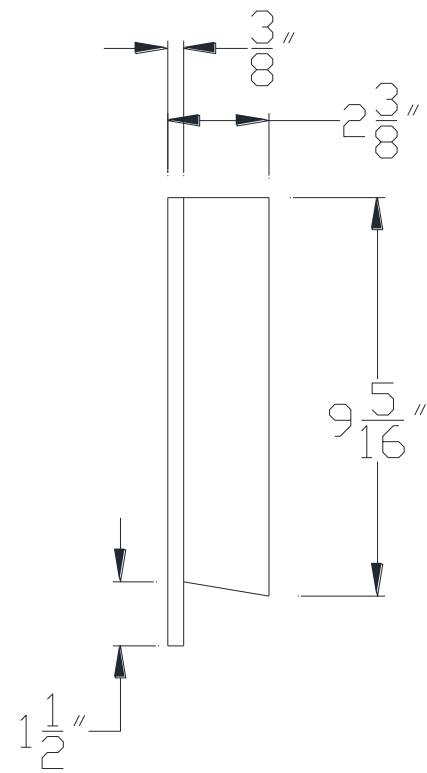

FRONT VIEW

SIDE VIEW

Category: Beam Accessories • Texture: Black Iron • Product: Volterra Flex

Volterra Architectural Products LLC - 1902 North 22nd Avenue - Phoenix, AZ 85009  
[www.volterraproducts.com](http://www.volterraproducts.com)