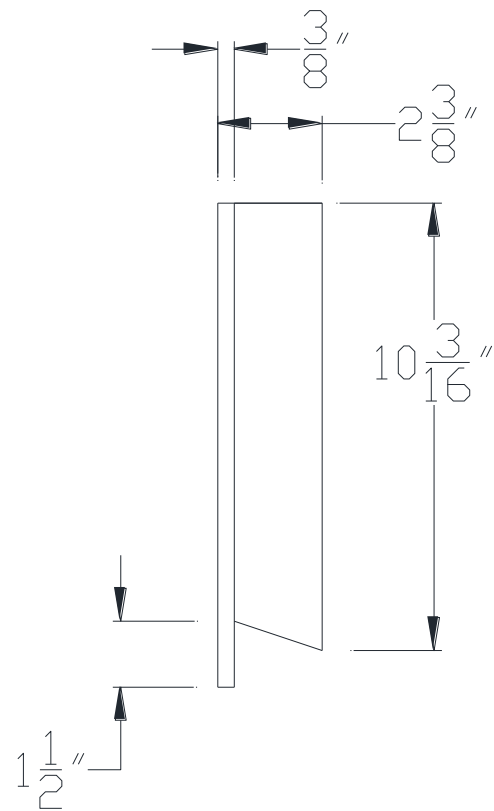

FRONT VIEW

SIDE VIEW

Category: Beam Accessories • Texture: Black Iron • Product: Volterra Flex

Volterra Architectural Products LLC - 1902 North 22nd Avenue - Phoenix, AZ 85009
www.volterraproducts.com