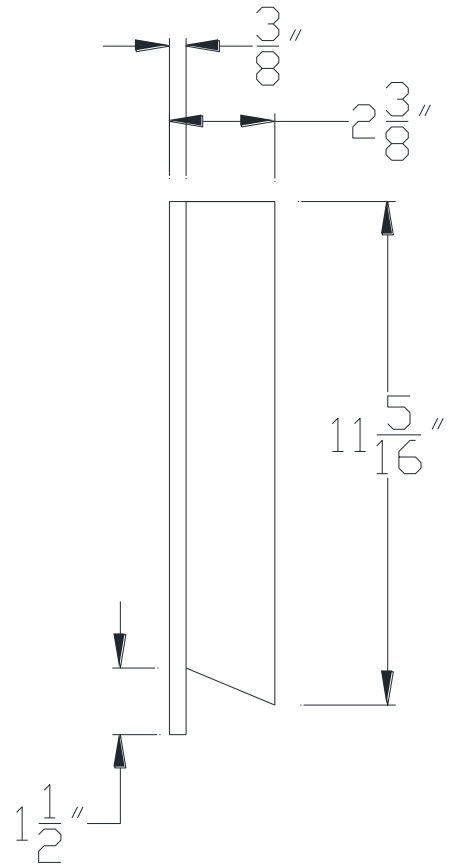

FRONT VIEW

SIDE VIEW

Category: Beam Accessories • Texture: Black Iron • Product: Volterra Flex

Volterra Architectural Products LLC - 1902 North 22nd Avenue - Phoenix, AZ 85009
www.volterraproducts.com