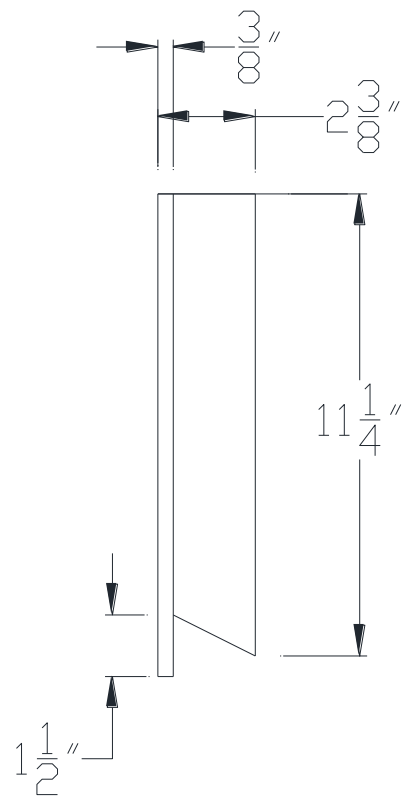

FRONT VIEW

SIDE VIEW

Category: Beam Accessories • Texture: Black Iron • Product: Volterra Flex

Volterra Architectural Products LLC - 1902 North 22nd Avenue - Phoenix, AZ 85009
www.volterraproducts.com