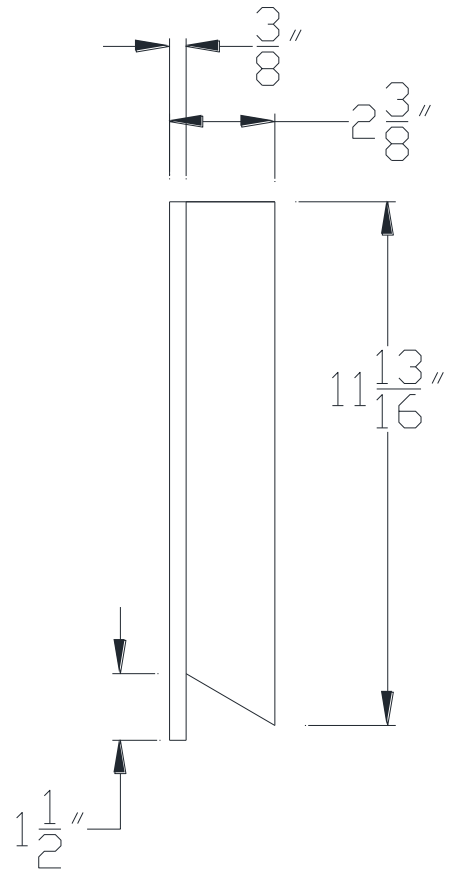

FRONT VIEW

SIDE VIEW

Category: Beam Accessories • Texture: Black Iron • Product: Volterra Flex

Volterra Architectural Products LLC - 1902 North 22nd Avenue - Phoenix, AZ 85009
www.volterraproducts.com