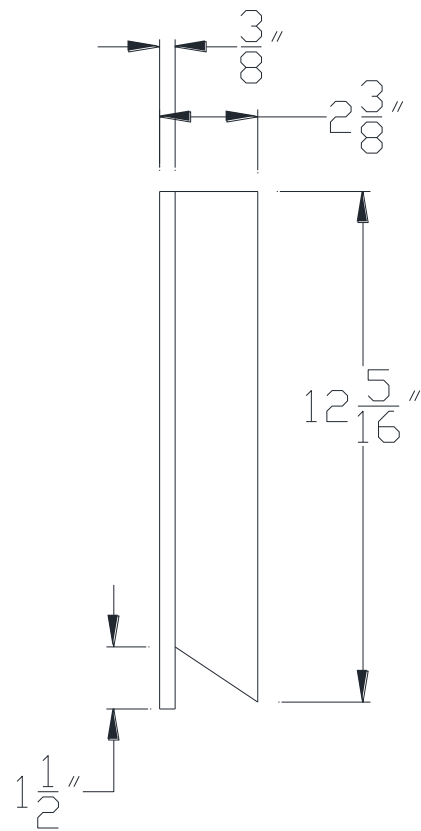

FRONT VIEW

SIDE VIEW

Category: Beam Accessories • Texture: Black Iron • Product: Volterra Flex

Volterra Architectural Products LLC - 1902 North 22nd Avenue - Phoenix, AZ 85009  
[www.volterraproducts.com](http://www.volterraproducts.com)