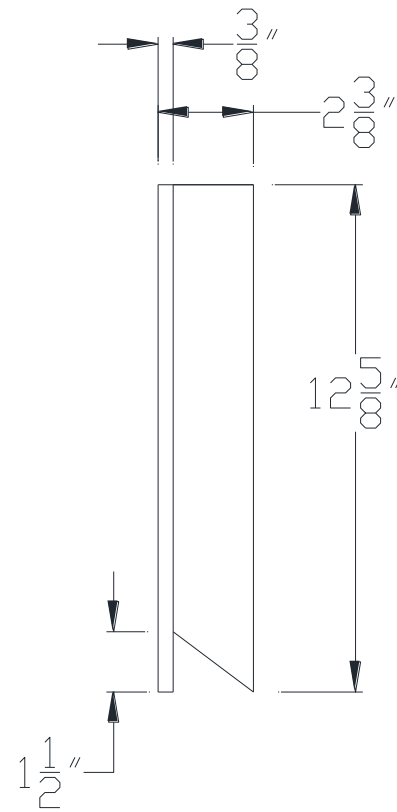

FRONT VIEW

SIDE VIEW

Category: Beam Accessories • Texture: Black Iron • Product: Volterra Flex

Volterra Architectural Products LLC - 1902 North 22nd Avenue - Phoenix, AZ 85009
www.volterraproducts.com